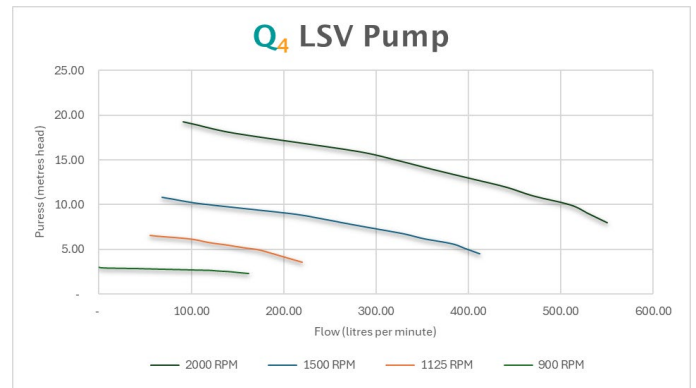

Specification and Dimensions

Relax, your covered (warranty support)

Your Q4 Pump comes complete with a 3 year limited warranty covering defects in manufacture and assembly. Refer to owner's manual for full warranty details at www.insnrg.com

After Sales Support

Talk to a real person for real advice and rest assured our in house in field Service Technicians are the best trained in the industry.

Want more information? Call Insnrg on 1800 467 674

insnrg POOL & SPA EQUIPMENT
www.insnrg.com