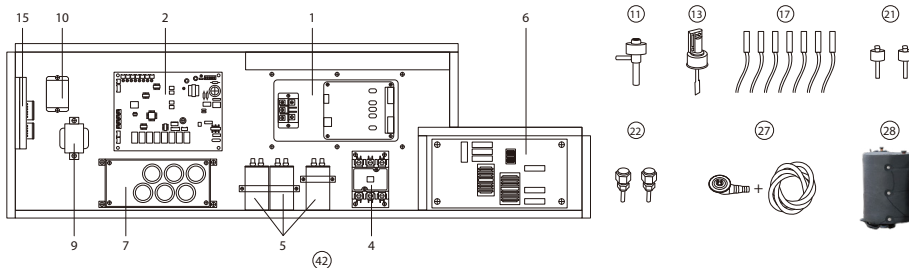

Hi Heat Pump (Hi 120T)

Hi 120T

ITEM	SPARE PARTS	CODE
A,Electrical Spare Parts		
1	Inverter board	033093010000
2	PC board (Heat)	033090060000H78S
3	Oval LED (Heat)	034090200000
3	Squared LCD	/
3	Touch controller	/
4	Contactor	040010030000
5	Capacitor	041020350000
6	Power filter plate	033090630000
7	Capacitorplate	033091500000
8	Reactor(big)	041301060000
9	Reactor(small)	041301070000
10	Water pump contactor	040020020000
11	Electronic expansion valve	006121100000
12	4-way valve	006110160000
13	Water flow switch	040060600000
14	Fan motor	032051000100
15	Fan motor driver module	032051000200
16	Fuse	/
17	Full set of sensors	035043010000-R
B,Refrigerating Spare Parts		
18	Compressor	031063000000
19	Titanium heat exchanger(Heat)	001030680002
20	Evaporator	001011140000
21	High &low pressure protection switch	040050600000-R
22	High&low Pressure valve	006080500000-R
23	Liquid reservoir	006090040000
C,Cabinet & Other Spare Parts		
24	Water union	003990020000
25	Water union gasket	004980050000-R
26	Fan	007010120000
27	Drainage kit	003991700000-R
28	Compressor insulation cap	004040220000
29	Top cover	003020240107
30	Front panel	003020710107
31	Right panel	003020240707
32	Back panel	003020240807
33	Bottom board	002020580100
34	Electrical compartment rack	002020580200
35	Front left pole	002020580700
36	Front right pole	002020580800
37	Back left pole	002020580900
38	Back right pole	002020131300
39	Separate board	002020580300
40	Motor bracket	002020582000
41	Electrical compartment 1	002020580500
42	Electrical compartment lid 1	002020580600
43	Reactor box	002020653600
44	Terminal board protection cover	003020230507
45	Fan mesh	002990150000
46	Black plastic mesh	003991100000
47	Evaporator heating belt	042040060000