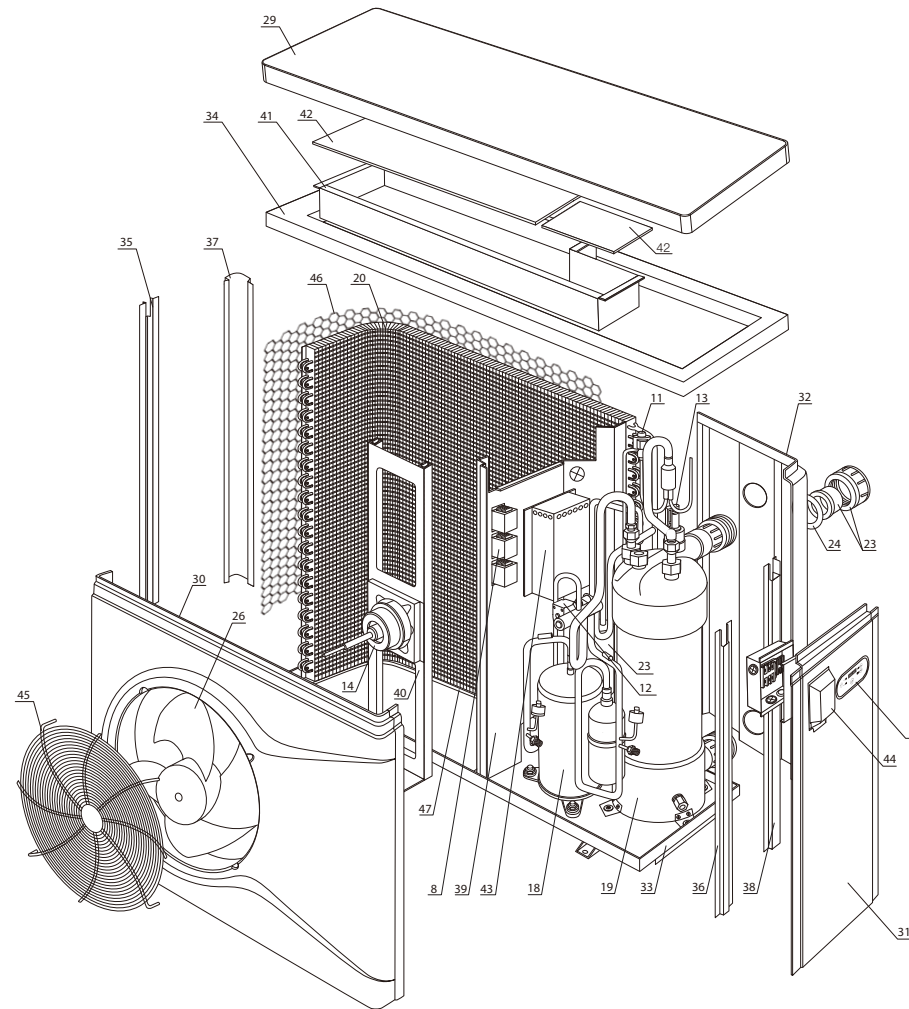

Hi Heat Pump (Hi 120T)

Hi 120T

ITEM	SPARE PARTS	CODE
A,Electrical Spare Parts		
1	Inverter board	033093010000
2	PC board (Heat)	033090060000H78S
3	Oval LED (Heat)	034090200000
3	Squared LCD	/
3	Touch controller	/
4	Contactor	040010030000
5	Capacitor	041020350000
6	Power filter plate	033090630000
7	Capacitorplate	033091500000
8	Reactor(big)	041301060000
9	Reactor(small)	041301070000
10	Water pump contactor	040020020000
11	Electronic expansion valve	006121100000
12	4-way valve	006110160000
13	Water flow switch	040060600000
14	Fan motor	032051000100
15	Fan motor driver module	032051000200
16	Fuse	/
17	Full set of sensors	035043010000-R
B,Refrigerating Spare Parts		
18	Compressor	031063000000
19	Titanium heat exchanger(Heat)	001030680002
20	Evaporator	001011140000
21	High &low pressure protection switch	040050600000-R
22	High&low Pressure valve	006080500000-R
23	Liquid reservoir	006090040000
C,Cabinet & Other Spare Parts		
24	Water union	003990020000
25	Water union gasket	004980050000-R
26	Fan	007010120000
27	Drainage kit	003991700000-R
28	Compressor insulation cap	004040220000
29	Top cover	003020240107
30	Front panel	003020710107
31	Right panel	003020240707
32	Back panel	003020240807
33	Bottom board	002020580100
34	Electrical compartment rack	002020580200
35	Front left pole	002020580700
36	Front right pole	002020580800
37	Back left pole	002020580900
38	Back right pole	002020131300
39	Separate board	002020580300
40	Motor bracket	002020582000
41	Electrical compartment 1	002020580500
42	Electrical compartment lid 1	002020580600
43	Reactor box	002020653600
44	Terminal board protection cover	003020230507
45	Fan mesh	002990150000
46	Black plastic mesh	003991100000
47	Evaporator heating belt	042040060000